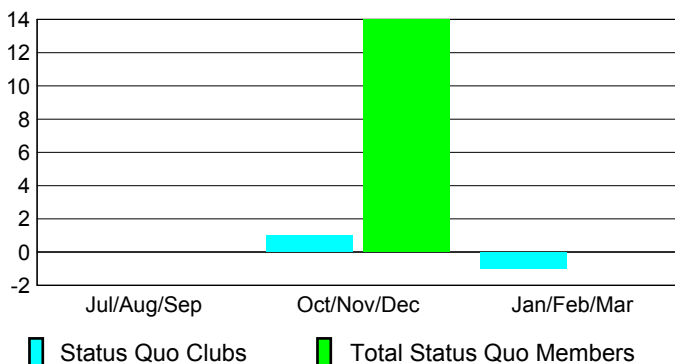

Club Results 2009-2010

Goal, New, Dropped, Gain/Loss

Comparison of Club Gain/Loss

Current Year Compared to the Previous Year

YTD Status Quo Clubs 2009-2010

Status Quo Clubs Compared to Status Quo Members

MEMBERSHIP

Membership Results
2009-2010

Membership
2008-2009

Month	Net Memb Goal	Actual New Memb	Actual Dropped Memb	Gain/Loss of Memb	Gain/Loss of Memb
Jul/Aug/Sep	10	26	-17	9	10
Oct/Nov/Dec	25	8	-16	-8	-16
Jan/Feb/Mar	35	39	-24	15	20
Totals	70	73	-57	16	14