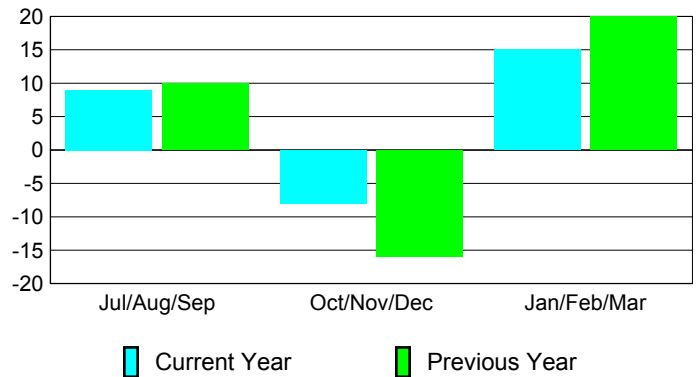

Membership Results
2009-2010

Membership
2008-2009

Month	Net Memb Goal	Actual New Memb	Actual Dropped Memb	Gain/Loss of Memb	Gain/Loss of Memb
Jul/Aug/Sep	10	26	-17	9	10
Oct/Nov/Dec	25	8	-16	-8	-16
Jan/Feb/Mar	35	39	-24	15	20
Totals	70	73	-57	16	14

Membership Results 2009-2010

Goal, New, Dropped, Gain/Loss

Comparison of Membership Gain/Loss

Current Year Compared to the Previous Year

Gender Comparison 2009-2010

Male

Female