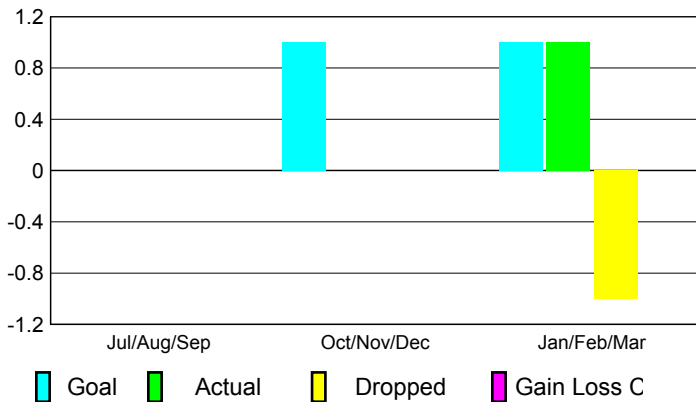

2009-2010 GMT Quarterly Report for District (or Undistricted) **District 128**

GMT: **HOWARD PATRICK LEE**

Location: **ISRAEL**

GMT CA: **4**

CLUBS

Club Results
2009-2010

Clubs
2008-2009

Month	New Club Goal	Actual New Clubs	Actual Dropped Clubs	Gain/Loss of Clubs	Gain/Loss of Clubs
Jul/Aug/Sep	0	0	0	0	0
Oct/Nov/Dec	1	0	0	0	0
Jan/Feb/Mar	1	1	-1	0	1
Totals	2	1	-1	0	1

Club Results 2009-2010

Goal, New, Dropped, Gain/Loss

Comparison of Club Gain/Loss

Current Year Compared to the Previous Year

YTD Status Quo Clubs 2009-2010

Status Quo Clubs Compared to Status Quo Members

MEMBERSHIP