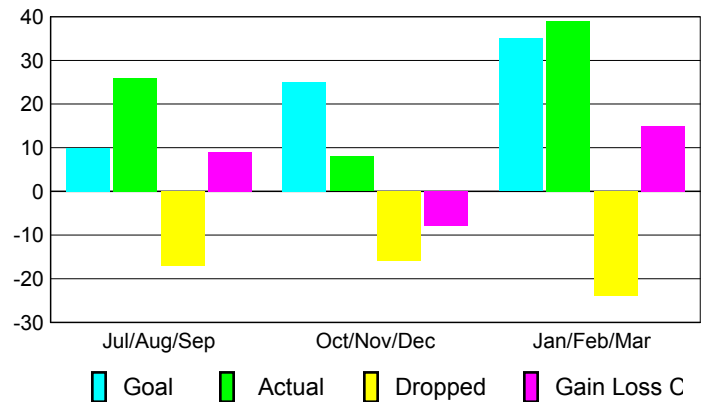

Membership Results 2009-2010

Goal, New, Dropped, Gain/Loss

Comparison of Membership Gain/Loss

Current Year Compared to the Previous Year